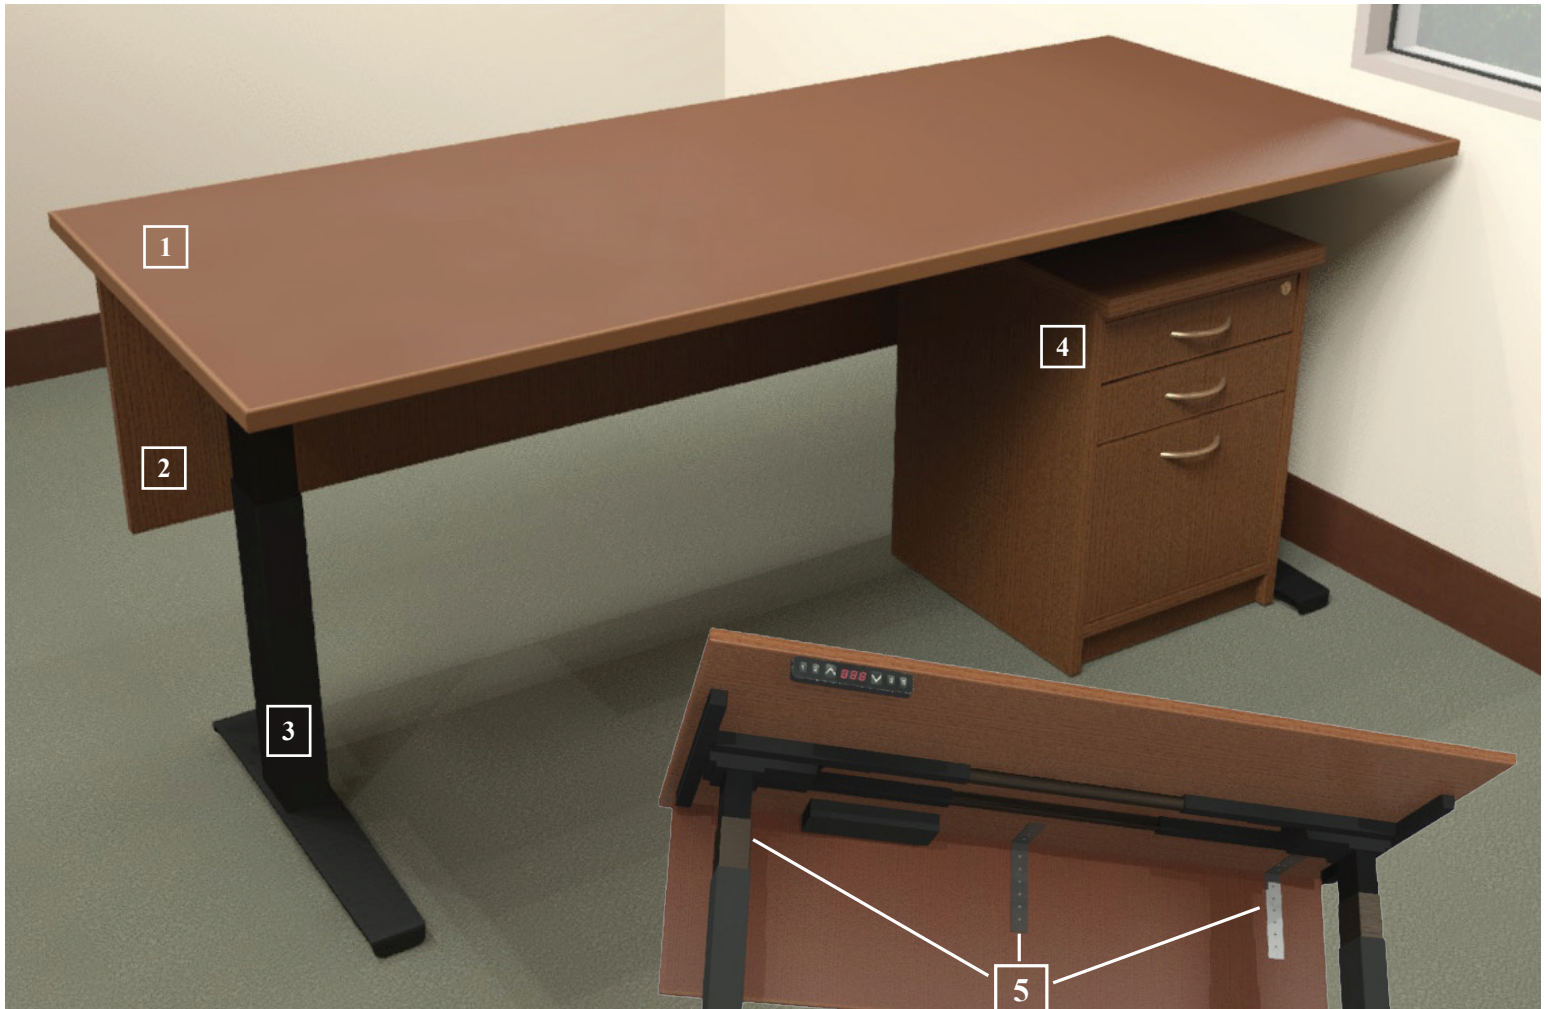

Sit-Stand

- 1 - Worksurface, 30" x 72"
- 2 - Modesty Panel, Hanging
- 3 - 2 Leg, Electric Sit-Stand Table Base (T2)
- 4 - Pedestal Box, Short (Moab Style), 3 Drawer, Mobile, Freestanding
- 5 - Steel Corbel (x3)
- 6 - Worksurface, 24" x 48"
- 7 - 3 Leg, Electric Sit-Stand Table Base (T3)