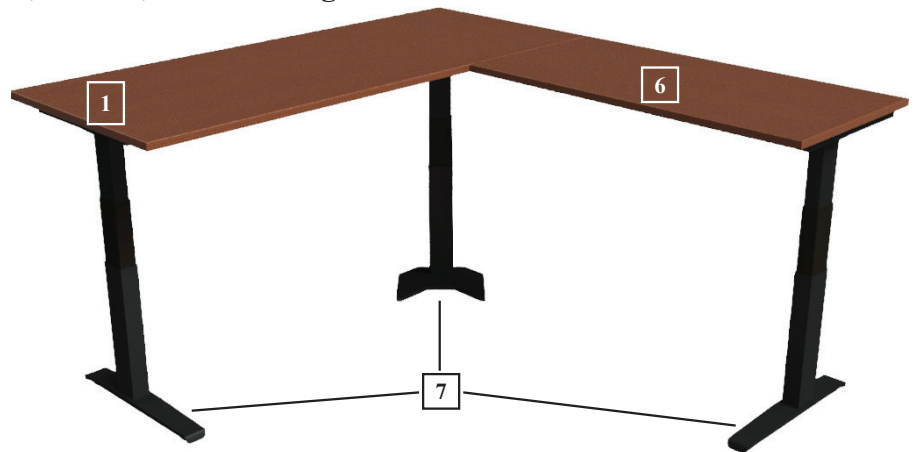

24" D x 42" W x 72" W x 30" D
 *Many sizes. Call for pricing. (Prices for left or right return.)

Worksurface (Right Return)
 Corner - Radius*
 \$244 - Oak
 \$367 - Walnut
 \$311 - Cherry
 \$357 - Maple

24" D x 42" W x 72" W x 30" D
 *Many sizes. Call for pricing. (Prices for left or right return.)

Sit-Stand

- 1 - Worksurface, 30" x 72"
- 2 - Modesty Panel, Hanging
- 3 - 2 Leg, Electric Sit-Stand Table Base (T2)
- 4 - Pedestal Box, Short (Moab Style), 3 Drawer, Mobile, Freestanding
- 5 - Steel Corbel (x3)
- 6 - Worksurface, 24" x 48"
- 7 - 3 Leg, Electric Sit-Stand Table Base (T3)