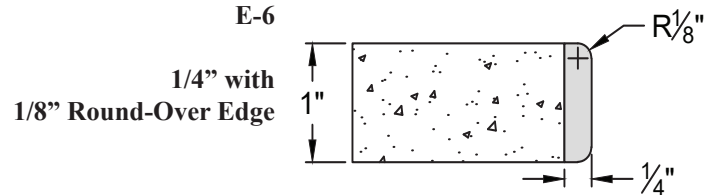

Personal Modifications - Edging