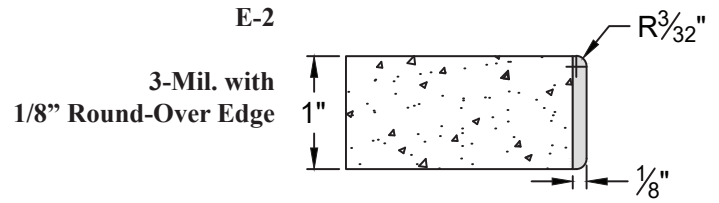

Personal Modifications - Edging