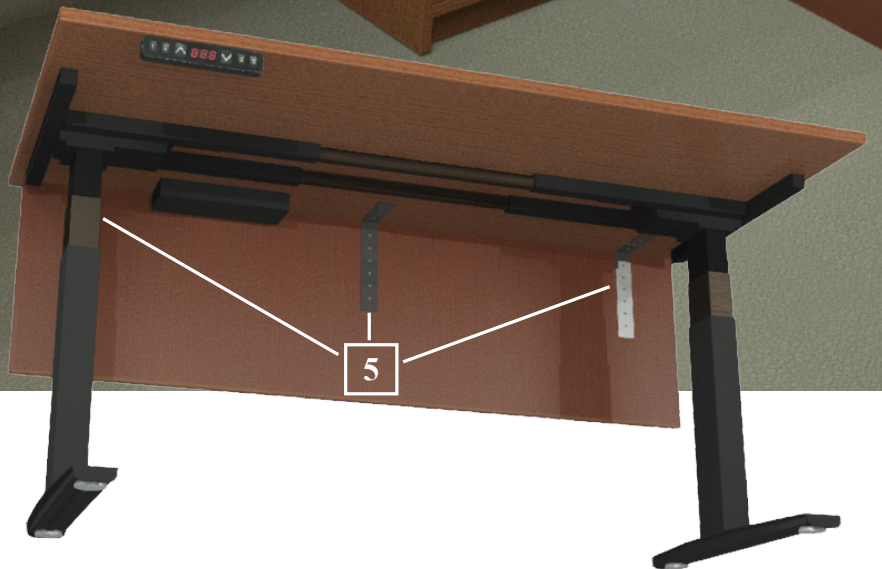

24" D x 42" W x 72" W x 30" D
 *Many sizes. Call for pricing. (Prices for left or right return.)

Sit-Stand

- 1 - Worksurface, 30" x 72"
- 2 - Modesty Panel, Hanging
- 3 - 2 Leg, Electric Sit-Stand Table Base (T2)
- 4 - Pedestal Box, Short (Moab Style), 3 Drawer, Mobile, Freestanding
- 5 - Steel Corbel (x3)
- 6 - Worksurface, 24" x 48"
- 7 - 3 Leg, Electric Sit-Stand Table Base (T3)