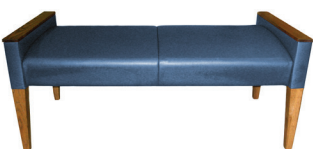

Campus Love Seat

Oak $720   Maple $880
Cherry $775   Walnut $1,150

Outside Dimensions:
52" W 29.625" D 24" H

Inside Dimensions:
49" W 21.5" D 18" H

ALL Campus seating is available in any of the fabrics found on pages 103-114.

Campus Sofa
Oak $935   Maple $1,100
Cherry $975   Walnut $1,445

Outside Dimensions:
76.5" W 29.625" D 24" H

Inside Dimensions:
73.5" W 21.5" D 18" H