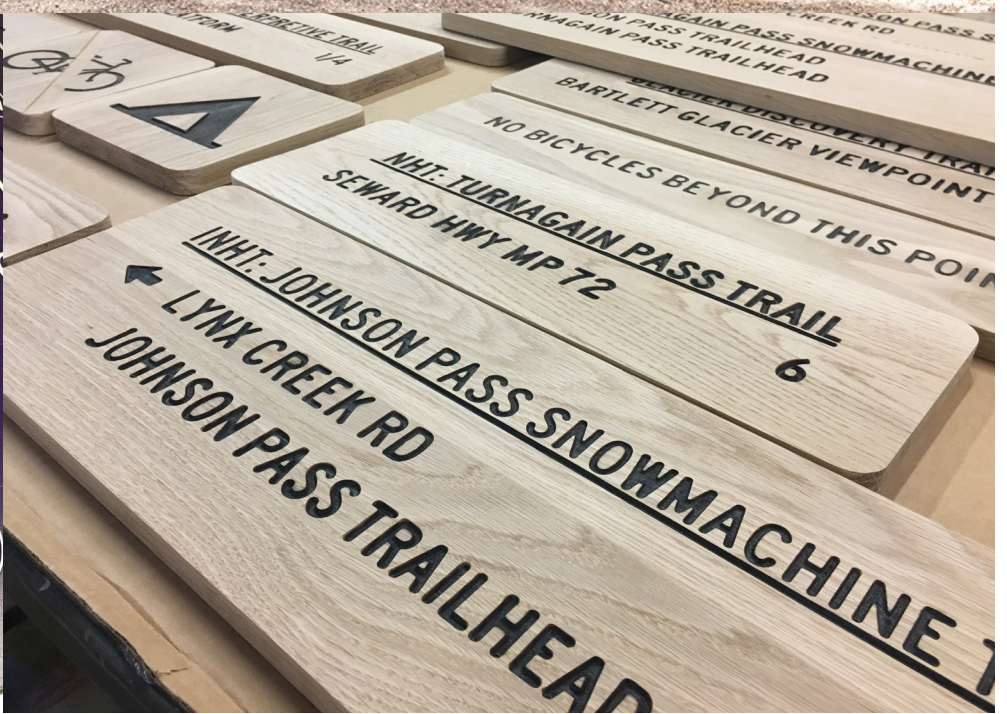

DATC

DAVIS APPLIED
TECHNOLOGY COLLEGE

MOTOR SPORTS

← Classroom

Lab →

SIGNAGE

Exterior Signage

R1-1*
30" x 30"

High-Intensity Prismatic - \$40.94
Diamond Grade - \$53.17

*Multiple sizes. Call for pricing.

R1-2*
30" x 30" x 30"

High-Intensity Prismatic - \$43.04
Diamond Grade - \$55.27

*Multiple sizes. Call for pricing.