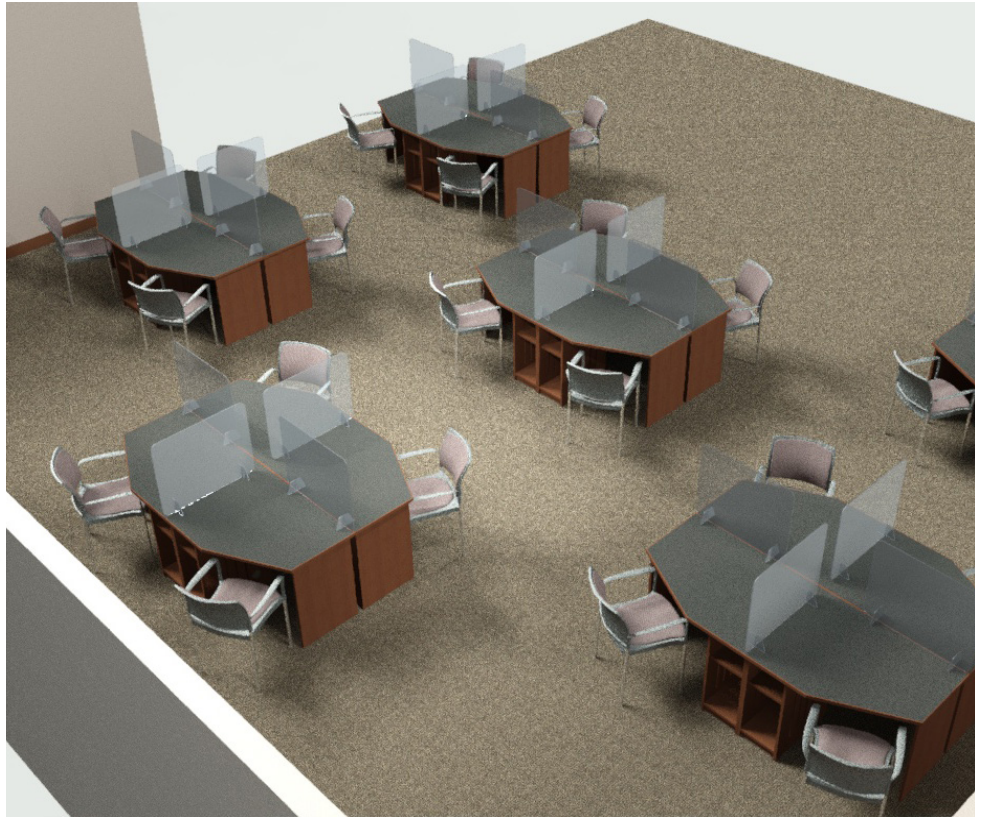

PPE - 2-Person Student Desks

Student Desk #1 w/Cubbies

$426.00 each (Oak) (desk only)

$561.00 each (Laminate) (desk only)

$481.00 each (Oak) (with 23" W x 23" H Workstation Protection Shield)

$616.00 each (Laminate) (with 23" W x 23" H Workstation Protection Shield)